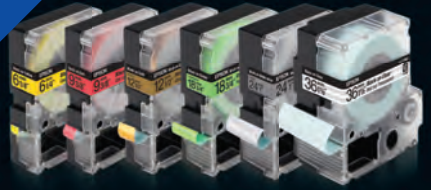

3 YEAR STANDARD WARRANTY

Labels Designed to Suit Your Needs

EPSON LABELWORKS PRINTERS

Purchase an Epson LabelWorks printer* and now receive 3 years warranty as standard.

Epson commercial warranty has been extended to 3 years and so there is no need to register. However, by registering, we can keep you updated with news and special offers on your product. For further information, Epson commercial warranty terms are available at www.epson.co.za/warranty

LabelWorks LW-300

Office desktop labelling up to 12mm width

- Easy-to-use with an integrated keyboard and dedicated printing and cutting buttons
- High-quality LCD screen
- Save up to 30 label designs